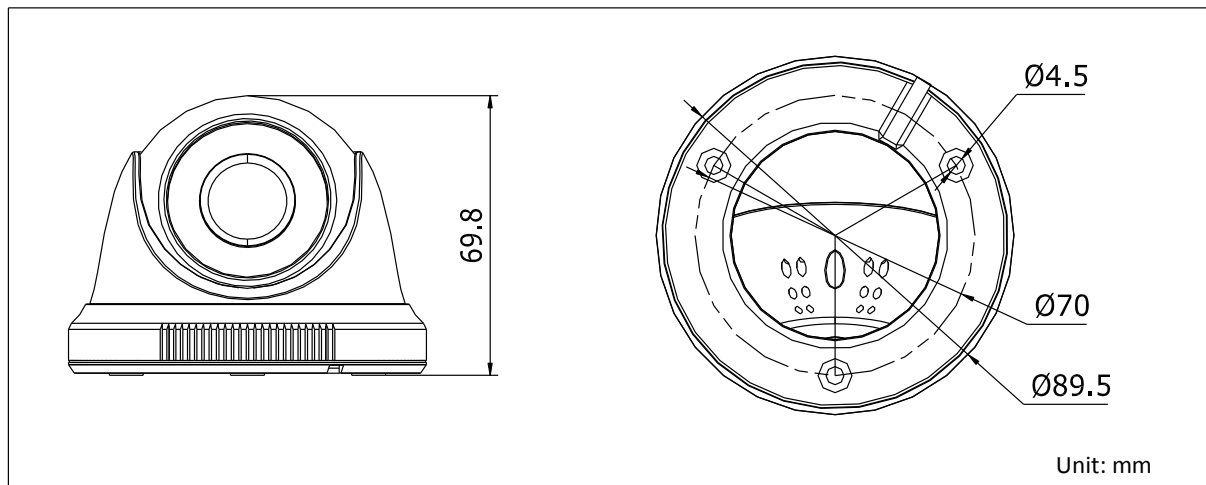

DS-2CE56D0T-IRP HD1080p Indoor IR Turret Camera

Key Features

- 2 Megapixel high-performance CMOS
- Analog HD output, up to 1080p resolution
- True Day/Night, smart IR
- Up to 20 m IR distance

Specifications

Camera	
Image Sensor	2MP CMOS Image Sensor
Signal System	PAL/NTSC
Frame Rate	PAL: 1080p@25fps NTSC: 1080p@30fps
Resolution	1920 (H) × 1080 (V)
Min. illumination	0.01 Lux @ (F1.2,AGC ON),0 Lux with IR
Shutter Time	1/25(1/30) s to 1/50,000 s
Lens	2.8 mm, 3.6 mm, 6 mm fixed lens
Horizontal Field of View	103 ° (2.8 mm), 82.2 ° (3.6 mm), 54 ° (6 mm)
Lens Mount	M12
Day & Night	IR cut filter
Angle Adjustment	Pan: 0 to 360°, Tilt: 0 to 75°, Rotation: 0 to 360°
Synchronization	Internal synchronization
Menu	
AGC	Low/middle/high
Day/Night Mode	Smart/color/BW(Black and White)
Backlight Compensation	Yes
DWDR	Yes
Language	English, Chinese
Functions	Brightness, Sharpness, DNR, Mirror
Interface	
Video Output	1 HD analog output
General	
Operating Conditions	-20 °C to 45 °C (-4 °F to 113 °F), Humidity 90% or less (non-condensing)
Power Supply	12 VDC±15%
Power Consumption	Max. 4 W
Material	Plastic
IR Range	Up to 20 m
Dimension	Φ 89.5 mm × 69.8 mm(Φ 3.52" × 2.75")
Weight	Approx. 250 g (0.55 lb.)

Order Models

DS-2CE56DOT-IRP

Dimensions

Accessories

DS-1272ZJ-110-TRS
Wall Mounting

DS-1275ZJ-SUS
Vertical Pole Mounting

DS-1276ZJ-SUS
Corner Mounting

DS-1H18
Video Balun -SUS